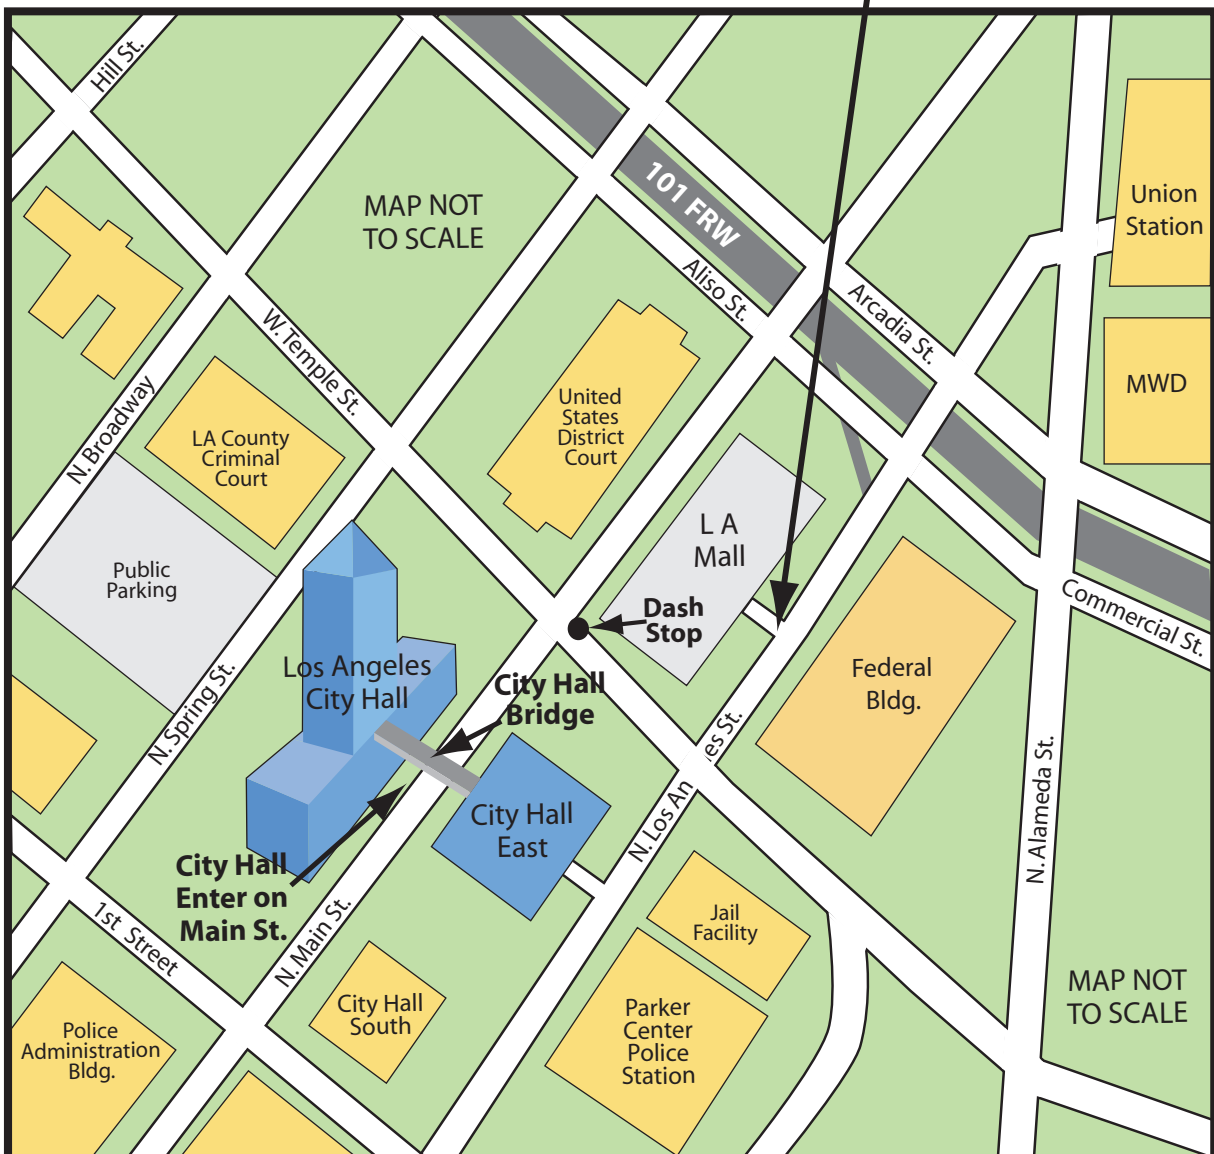

Entrance Instructions to City Hall

**Public Entrance to City Hall is on Main Street
You can not enter on Spring Street**

Go to US-101 Freeway

From the I-10, I-5 or 110 Fwys., travel to the 101 Fwy. Traveling north or south on the 101 Fwy., take the Los Angeles St. exit (EXIT 2B). Turn right onto N. Los Angeles St. and proceed to desired parking area.

Public Parking

Enter parking lot on N. Los Angeles St. at the L.A. Mall. Exiting the Public Parking area, you will end up at the 'Food Court'. Go up to street level and go to City Hall.

If coming from Union Station: Exit to Alameda. You can take the B or D Dash bus and exit at Main St. Walk down Main St. to City Hall.
You can also take the Dash to City Hall by taking the A, B or D Dash bus.