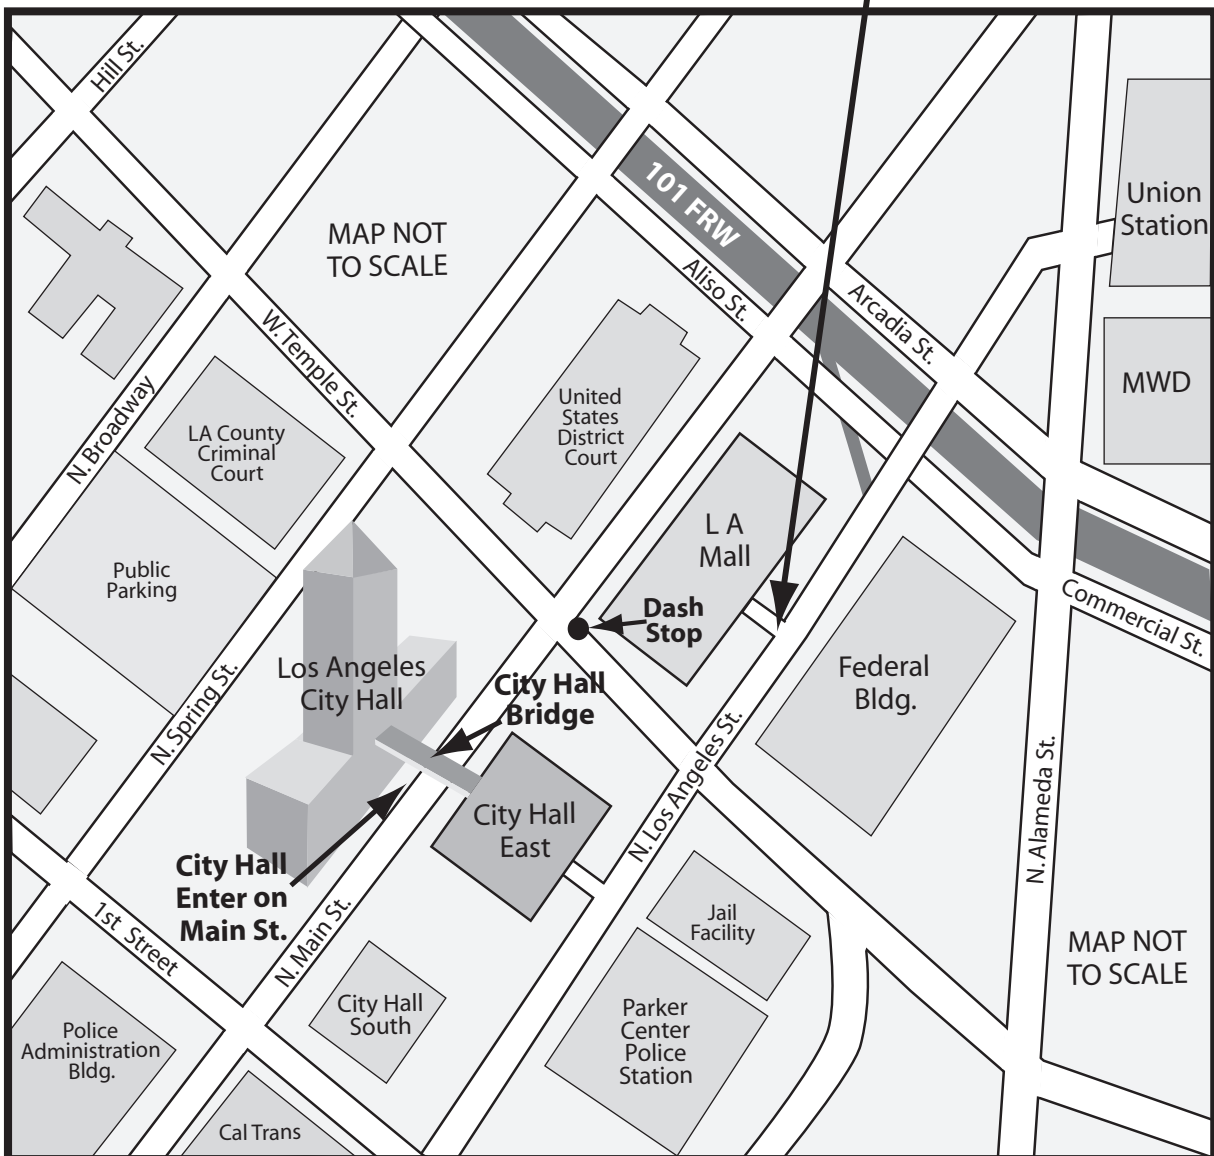

# Entrance Instructions to City Hall

**Public Entrance to City Hall is on Main Street  
You can not enter on Spring Street**

## Go to US-101 Freeway

From the I-10, I-5 or 110 Fwys., travel to the 101 Fwy. Traveling north or south on the 101 Fwy., take the Los Angeles St. exit (EXIT 2B). Turn right onto N. Los Angeles St. and proceed to desired parking area.

## Public Parking

Enter parking lot on N. Los Angeles St. at the L.A. Mall. Exiting the Public Parking area, you will end up at the 'Food Court'. Go up to street level and go to City Hall.

**If coming from Union Station:** Exit to Alameda. You can take the B or D Dash bus and exit at Main St. Walk down Main St. to City Hall.  
You can also take the Dash to City Hall by taking the A, B or D Dash bus.